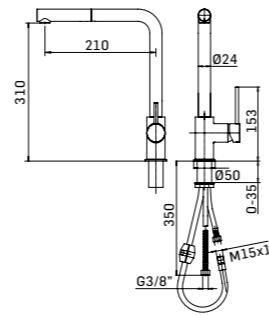

- projection 210 mm.
- swivel spout - rotation 360°
- pull out handspray
- height to aerator/spout outlet 310 mm.
- Ø35 mm. hole diameter
- 2x G.3/8" flexible connection hoses
- Spare parts: 1x Ø35 Ceramic disc cartridge: ref. 18MV

- projection 210 mm.
- swivel spout - rotation 120°
- pull out handspray
- total high 195 mm.
- height to aerator/spout outlet 135 mm.
- Ø35 mm. hole diameter
- 2x G.3/8" flexible connection hoses
- Spare parts: 1x Ø40 Ceramic disc cartridge: ref. 40SD

- projection 170 mm.
- swivel spout - rotation 360°
- total high 337 mm.
- height to aerator/spout outlet 230 mm.
- Ø35 mm. hole diameter
- 2x G.3/8" flexible connection hoses
- Spare parts: 1x Ø35 Ceramic disc cartridge: ref. 18M

- projection 230 mm.
- swivel spout - rotation 360°
- total high 305 mm.
- height to aerator/spout outlet 228 mm.
- Ø35 mm. hole diameter
- 2x G.3/8" flexible connection hoses
- Spare parts: 1x Ø30 Ceramic disc cartridge: ref. 30A