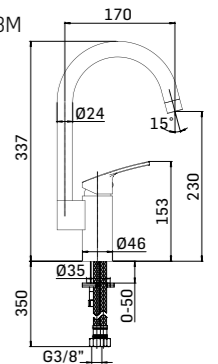

- projection 210 mm.
- swivel spout - rotation 360°
- pull out handspray
- height to aerator/spout outlet 310 mm.
- Ø35 mm. hole diameter
- 2x G.3/8" flexible connection hoses
- Spare parts: 1x Ø35 Ceramic disc cartridge: ref. 18MV

- projection 210 mm.
- swivel spout - rotation 120°
- pull out handspray
- total high 195 mm.
- height to aerator/spout outlet 135 mm.
- Ø35 mm. hole diameter
- 2x G.3/8" flexible connection hoses
- Spare parts: 1x Ø40 Ceramic disc cartridge: ref. 40SD

- projection 170 mm.
- swivel spout - rotation 360°
- total high 337 mm.
- height to aerator/spout outlet 230 mm.
- Ø35 mm. hole diameter
- 2x G.3/8" flexible connection hoses
- Spare parts: 1x Ø35 Ceramic disc cartridge: ref. 18M

- projection 230 mm.
- swivel spout - rotation 360°
- total high 305 mm.
- height to aerator/spout outlet 228 mm.
- Ø35 mm. hole diameter
- 2x G.3/8" flexible connection hoses
- Spare parts: 1x Ø30 Ceramic disc cartridge: ref. 30A