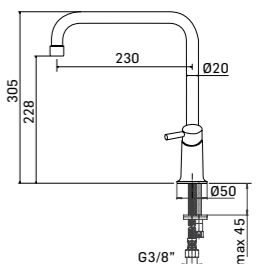

- projection 210 mm.
- swivel spout - rotation 120°
- pull out handspray
- total high 195 mm.
- height to aerator/spout outlet 135 mm.
- Ø35 mm. hole diameter
- 2x G.3/8" flexible connection hoses
- Spare parts: 1x Ø40 Ceramic disc cartridge: ref. 40SD

- projection 170 mm.
- swivel spout - rotation 360°
- total high 337 mm.
- height to aerator/spout outlet 230 mm.
- Ø35 mm. hole diameter
- 2x G.3/8" flexible connection hoses
- Spare parts: 1x Ø35 Ceramic disc cartridge: ref. 18M

	Finitura/Finishing	Euro
720300000001	CROMO/CHROME	115,00

BANANA SLIM • Monocomando lavello // Single lever sink mixer

- sporgenza 230 mm.
- bocca girevole 360°
- altezza totale 305 mm.
- altezza base - aeratore 228 mm.
- foro di installazione Ø35 mm.
- 2x tubi alimentazione flessibili G.3/8"
- Ricambi: cartuccia a dischi ceramici Ø30 cod. 30A

- projection 230 mm.
- swivel spout - rotation 360°
- total high 305 mm.
- height to aerator/spout outlet 228 mm.
- Ø35 mm. hole diameter
- 2x G.3/8" flexible connection hoses
- Spare parts: 1x Ø30 Ceramic disc cartridge: ref. 30A