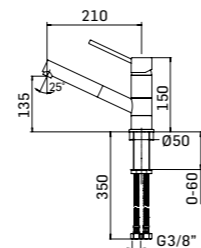

- projection 210 mm.
- swivel spout - rotation 360°
- pull out handspray
- height to aerator/spout outlet 310 mm.
- Ø35 mm. hole diameter
- 2x G.3/8" flexible connection hoses
- Spare parts: 1x Ø35 Ceramic disc cartridge: ref. 18MV

- projection 210 mm.
- swivel spout - rotation 120°
- pull out handspray
- total high 195 mm.
- height to aerator/spout outlet 135 mm.
- Ø35 mm. hole diameter
- 2x G.3/8" flexible connection hoses
- Spare parts: 1x Ø40 Ceramic disc cartridge: ref. 40SD

- projection 170 mm.
- swivel spout - rotation 360°
- total high 337 mm.
- height to aerator/spout outlet 230 mm.
- Ø35 mm. hole diameter
- 2x G.3/8" flexible connection hoses
- Spare parts: 1x Ø35 Ceramic disc cartridge: ref. 18M

- projection 230 mm.
- swivel spout - rotation 360°
- total high 305 mm.
- height to aerator/spout outlet 228 mm.
- Ø35 mm. hole diameter
- 2x G.3/8" flexible connection hoses
- Spare parts: 1x Ø30 Ceramic disc cartridge: ref. 30A