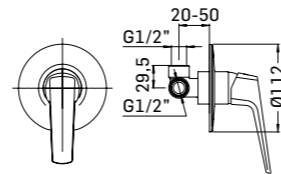

392300009021 Finitura/Finishing Euro
CROMO/CHROME 99,00
392300009026 NERO SPAZZ. PVD/BRUSHED BLACK PVD 148,50

Miscelatore esterno doccia // Single lever shower mixer

- interasse 150 mm.
- raccordi a S 1/2" x 3/4", interasse 10 mm.
- Ricambi: cartuccia a dischi ceramici Ø35 art. 19M

- gauge 150 mm.
- S-coupling 1/2"x3/4", 10 mm adjustment
- Spare parts: Ø35 ceramic disc cartridge item 19M