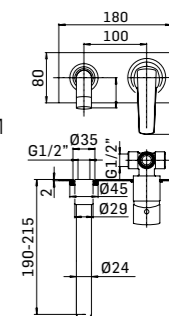

492700009021 Finitura/Finishing Euro
CROMO/CHROME 190,00
492700009026 NERO SPAZZ. PVD/BRUSHED BLACK PVD 285,00

Batteria per lavabo a muro // Wall-mounted basin mixer

Miscelatore monocomando da incasso, composto da parte grezza e parte esterna di finitura // Concealed single lever mixer composed by assembly components and external components.

- sporgenza bocca 200 mm.
- Ricambi: 1x cartuccia a dischi ceramici Ø35 art. 18M

- spout projection 200 mm.
- Spare parts: 1x Ø35 ceramic disc cartridge item 18M

Accessorio opzionale // Optional accessory

000004430051 Finitura/Finishing Euro
CROMO/CHROME 30,00

Scarico per lavabo da 5/4" con comando a pressione, con troppopieno, spessore installazione 30-45 mm. // 5/4" up&down system pop-up waste for wash basin. On surfaces up 30-45 mm.