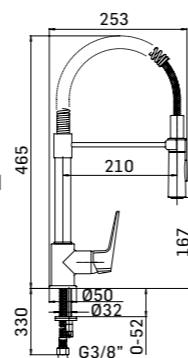

- projection 210 mm.
- swivel spout - rotation 360°
- adjustable double jet pull out handspray
- total height 465 mm.
- height to aerator/spout outlet 167 mm.
- Ø35 mm. hole diameter
- 2x G.3/8" flexible connection hoses
- Spare parts: 1x Ø35 ceramic disc cartridge item 18M