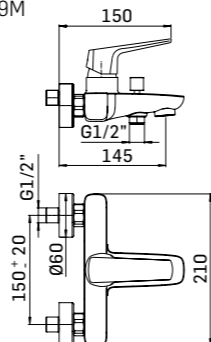

192200009021 Finitura/Finishing Euro
CROMO/CHROME 149,00

Monocomando esterno vasca // Exposed single lever bath mixer

Miscelatore monocomando esterno per vasca con deviatore automatico senza accessorio doccia // Exposed single lever bath mixer with automatic diverter without shower set

- interasse 150 mm.
- sporgenza 145 mm.
- raccordi a S 1/2" x 3/4", interasse 10 mm.
- deviatore automatico
- Ricambi: 1x cartuccia a dischi ceramici Ø35 art. 19M

- gauge 150 mm.
- projection 145 mm.
- S-coupling 1/2"x3/4", 10 mm adjustment
- automatic diverter
- Spare parts: 1x Ø35 ceramic disc cartridge item 19M

292000009021 Finitura/Finishing Euro
CROMO/CHROME 160,00
292000009026 NERO SPAZZ. PVD/BRUSHED BLACK PVD 240,00

Monocomando incasso doccia // Concealed single lever mixer.

Miscelatore monocomando incasso per doccia con deviatore a 2 uscite, composto da parte grezza e parte esterna di finitura // Concealed single lever shower mixer with 2-ways diverter composed by assembly components and external components

- Ricambi: 1x cartuccia a dischi ceramici Ø35 art. 18M
- Ricambi: 1x cartuccia deviatore a due vie art. 32A
- Spare parts: 1x Ø35 ceramic disc cartridge item 18M
- Spare parts: 1x 2-ways diverter cartridge item 32A