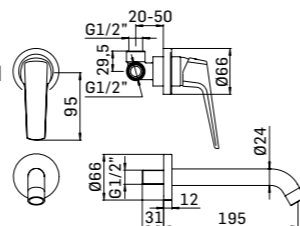

492800009021 Finitura/Finishing Euro
CROMO/CHROME 139,00
492800009026 NERO SPAZZ. PVD/BRUSHED BLACK PVD 208,50

Batteria per lavabo a muro // Wall-mounted basin mixer

Miscelatore monocomando da incasso, composto da parte grezza e parte esterna di finitura // Concealed single lever mixer composed by assembly components and external components.

- sporgenza bocca 190 mm.
- Ricambi: 1x cartuccia a dischi ceramici Ø35 art.18M

- spout projection 190 mm.
- Spare parts: 1x Ø35 ceramic disc cartridge item 18M

Accessorio opzionale // Optional accessory

000004430051 Finitura/Finishing Euro
CROMO/CHROME 30,00

Scarico da 5/4" con comando a pressione, con troppopieno, spessore installazione 30-45 mm. // 5/4" up&down system pop-up waste. On surfaces up 30-45 mm.