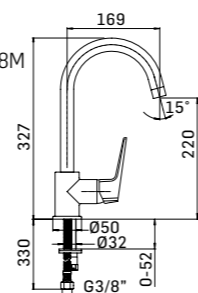

- projection 210 mm.
- swivel spout - rotation 360°
- adjustable double jet pull out handspray
- total height 465 mm.
- height to aerator/spout outlet 167 mm.
- Ø35 mm. hole diameter
- 2x G.3/8" flexible connection hoses
- Spare parts: 1x Ø35 ceramic disc cartridge item 18M

- sporgenza 195 mm.
- bocca girevole 120°
- doccia estraibile
- altezza totale 295 mm.
- altezza base - aeratore 260 mm.
- foro di installazione Ø35 mm.
- 2x tubi alimentazione flessibili G.3/8"
- Ricambi: 1x cartuccia a dischi ceramici Ø35 art. 18M

- projection 195 mm.
- swivel spout - rotation 120°
- pull out handspray
- total height 295 mm.
- height to aerator/spout outlet 275 mm.
- Ø35 mm. hole diameter
- 2x G.3/8" flexible connection hoses
- Spare parts: 1x Ø35 ceramic disc cartridge item 18M

- projection 170 mm.
- swivel spout - rotation 360°
- total height 327 mm.
- height to aerator/spout outlet 220 mm.
- Ø35 mm. hole diameter
- 2x G.3/8" flexible connection hoses
- Spare parts: 1x Ø35 ceramic disc cartridge item 18M