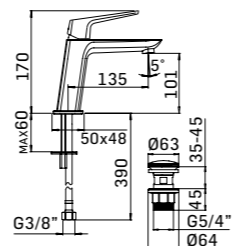

- projection 110 mm.
- total hight 145 mm.
- height to aerator/spout outlet 76 mm.
- Ø35 mm. hole diameter
- 2x G.3/8" flexible connection hoses
- G.5/4" pop-up waste
- Spare parts: 1x Ø30 ceramic disc cartridge item 30C

- projection 110 mm.
- total hight 145 mm.
- height to aerator/spout outlet 76 mm.
- Ø35 mm. hole diameter
- 2x G.3/8" flexible connection hoses
- Spare parts: 1x Ø30 ceramic disc cartridge item 30C

Accessorio opzionale // Optional accessory

- projection 140 mm.
- total hight 170 mm.
- height to aerator/spout outlet 101 mm.
- Ø35 mm. hole diameter
- 2x G.3/8" flexible connection hoses
- G.5/4" up&down system pop-up waste
- Spare parts: 1x Ø30 ceramic disc cartridge item 30C