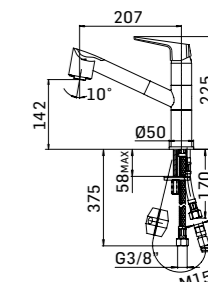

- projection 195 mm.
- swivel spout - rotation 120°
- pull out handspray
- total height 295 mm.
- height to aerator/spout outlet 275 mm.
- Ø35 mm. hole diameter
- 2x G.3/8" flexible connection hoses
- Spare parts: 1x Ø35 ceramic disc cartridge item 18M

- projection 170 mm.
- swivel spout - rotation 360°
- total height 327 mm.
- height to aerator/spout outlet 220 mm.
- Ø35 mm. hole diameter
- 2x G.3/8" flexible connection hoses
- Spare parts: 1x Ø35 ceramic disc cartridge item 18M

- sporgenza 207 mm.
- bocca girevole 120°
- doccia estraibile
- altezza totale 225 mm.
- altezza base - aeratore 142 mm.
- foro di installazione Ø35 mm.
- 2x tubi alimentazione flessibili M10 x 3/8"
- Ricambi: 1x cartuccia a dischi ceramici Ø35 art. 18M

- projection 207 mm.
- swivel spout - rotation 120°
- pull out handspray
- total height 225 mm.
- height to aerator/spout outlet 242 mm.
- Ø35 mm. hole diameter
- 2x G. 3/8" flexible connection hoses
- Spare parts: 1x Ø35 ceramic disc cartridge item 18M