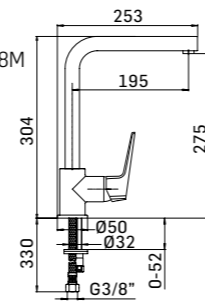

790800009001

Finitura/Finishing
CROMO/CHROME

Euro
180,00

Miscelatore monocomando lavello // Single lever sink mixer

Miscelatore monocomando monoforo per lavello con collo girevole e tubetti di alimentazione flessibili // Single lever sink mixer with swivel spout and flexible connection hoses

- sporgenza 195 mm.
- bocca girevole 360°
- altezza totale 304 mm.
- altezza base - aeratore 275 mm.
- foro di installazione Ø35 mm.
- 2x tubi alimentazione flessibili G.3/8"
- Ricambi: 1x cartuccia a dischi ceramici Ø35 art. 18M

- projection 195 mm.
- swivel spout - rotation 360°
- total hight 304 mm.
- height to aerator/spout outlet 275 mm.
- Ø35 mm. hole diameter
- 2x G.3/8" flexible connection hoses
- Spare parts: 1x Ø35 ceramic disc cartridge item 18M