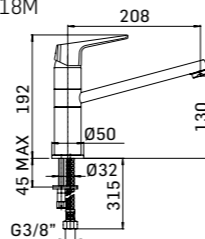

- projection 207 mm.
- swivel spout - rotation 120°
- pull out handspray
- total height 225 mm.
- height to aerator/spout outlet 242 mm.
- Ø35 mm. hole diameter
- 2x G. 3/8" flexible connection hoses
- Spare parts: 1x Ø35 ceramic disc cartridge item 18M

- projection 195 mm.
- swivel spout - rotation 360°
- total hight 304 mm.
- height to aerator/spout outlet 275 mm.
- Ø35 mm. hole diameter
- 2x G.3/8" flexible connection hoses
- Spare parts: 1x Ø35 ceramic disc cartridge item 18M

- projection 208 mm.
- swivel spout - rotation 360°
- total hight 192 mm.
- height to aerator/spout outlet 130 mm.
- Ø35 mm. hole diameter
- 2x G.3/8" flexible connection hoses
- Spare parts: 1x Ø35 ceramic disc cartridge item 18M